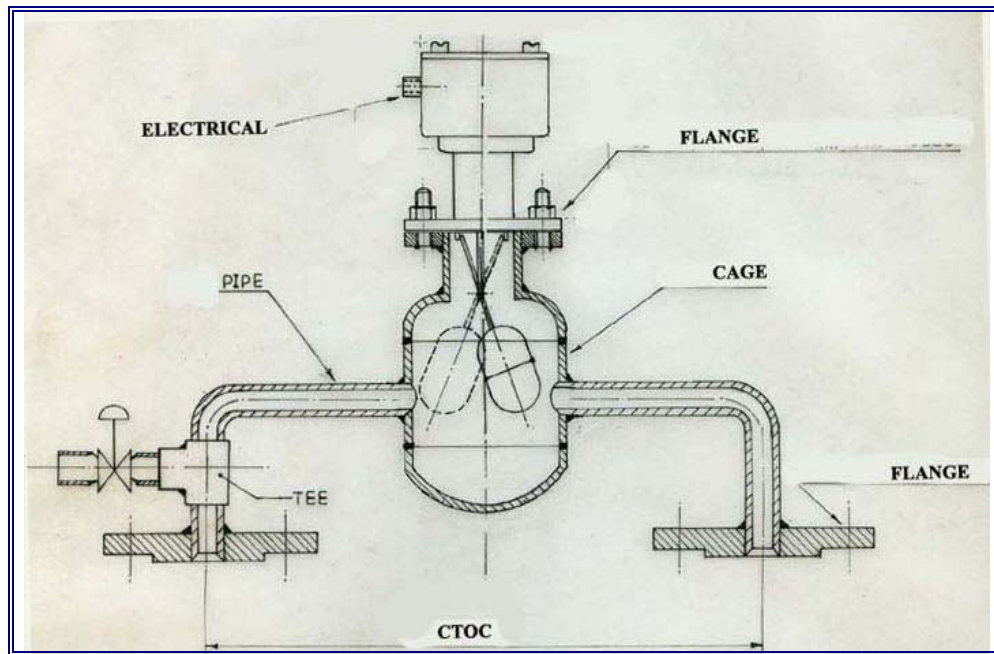

Schematic Drawing (Flame Proof Magnetic Level Switch)

Schematic Drawing (Magnetic Level Switch)

Schematic Drawing (Magnetic Level Switch)

Schematic Drawing (Magnetic Level Switch)

Schematic Drawing (Magnetic Level Switch)

Schematic Drawing (Magnetic Level Switch)

Schematic Drawing (Magnetic Level Switch – External Cage)

D. K. INSTRUMENTS PVT. LTD.

An ISO 9001:2000 Certified Company

76/2, Selimpur Road, Dhakuria, Kolkata – 700 031.