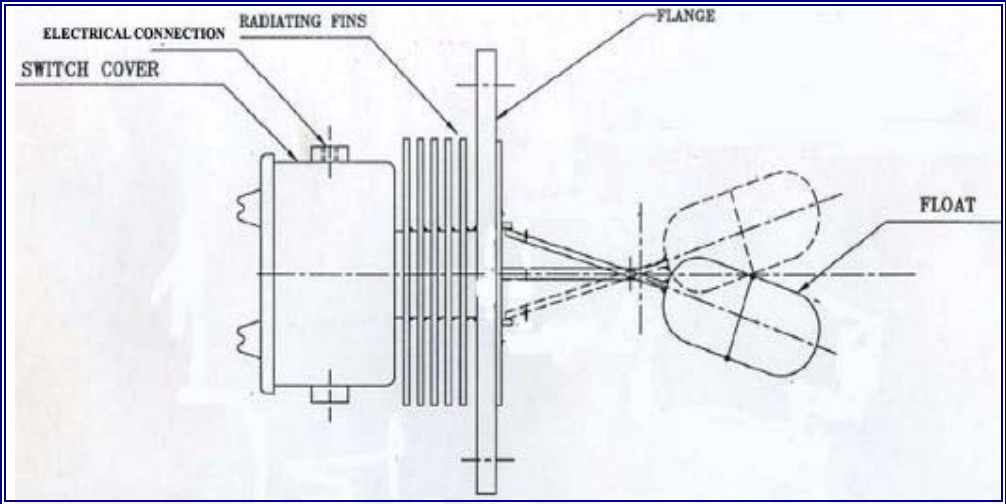

Schematic Drawing (Flame Proof Magnetic Level Switch)

Schematic Drawing (Magnetic Level Switch)

Schematic Drawing (Magnetic Level Switch)

Schematic Drawing (Magnetic Level Switch)

Schematic Drawing (Magnetic Level Switch)

Schematic Drawing (Magnetic Level Switch)

Schematic Drawing (Magnetic Level Switch – External Cage)

D. K. INSTRUMENTS PVT. LTD.

An ISO 9001:2000 Certified Company

76/2, Selimpur Road, Dhakuria, Kolkata – 700 031.