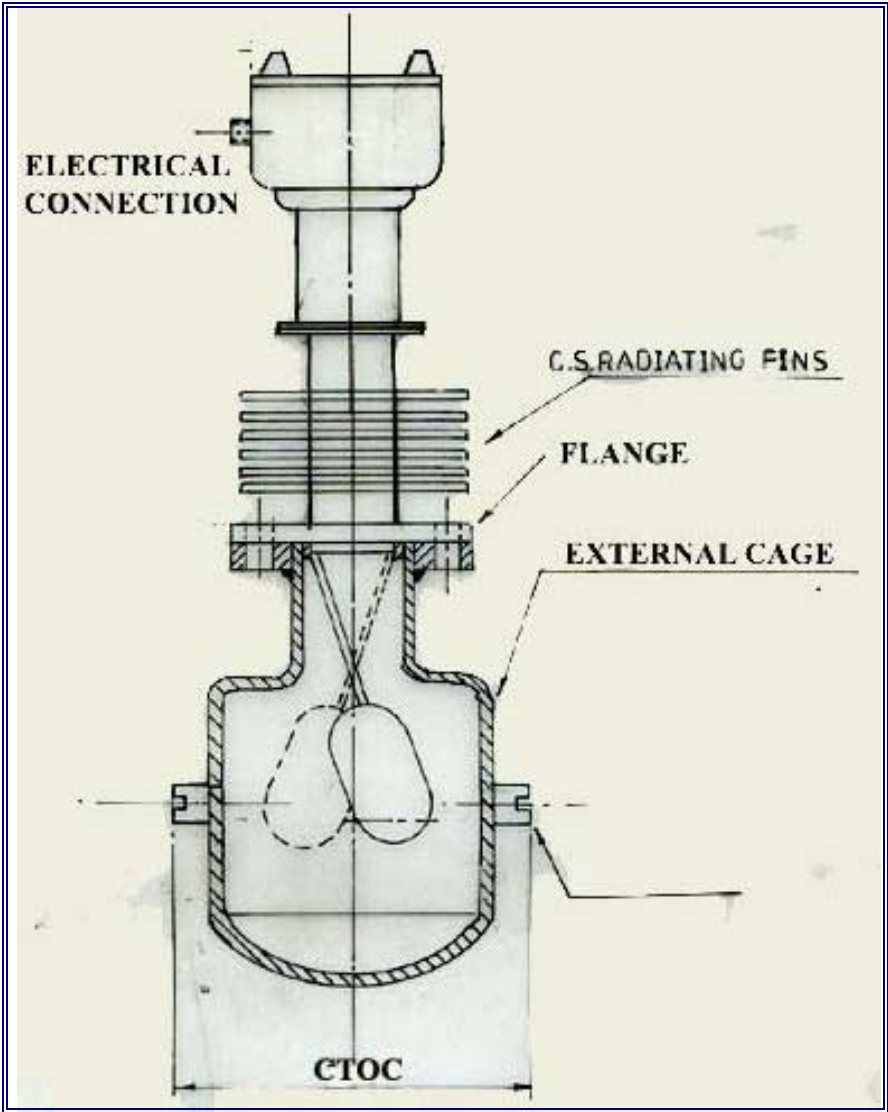

Schematic Drawing (Flame Proof Magnetic Level Switch)

Schematic Drawing (Magnetic Level Switch)

Schematic Drawing (Magnetic Level Switch)

Schematic Drawing (Magnetic Level Switch)

Schematic Drawing (Magnetic Level Switch)

Schematic Drawing (Magnetic Level Switch)

Schematic Drawing (Magnetic Level Switch – External Cage)

D. K. INSTRUMENTS PVT. LTD.

An ISO 9001:2000 Certified Company

76/2, Selimpur Road, Dhakuria, Kolkata – 700 031.