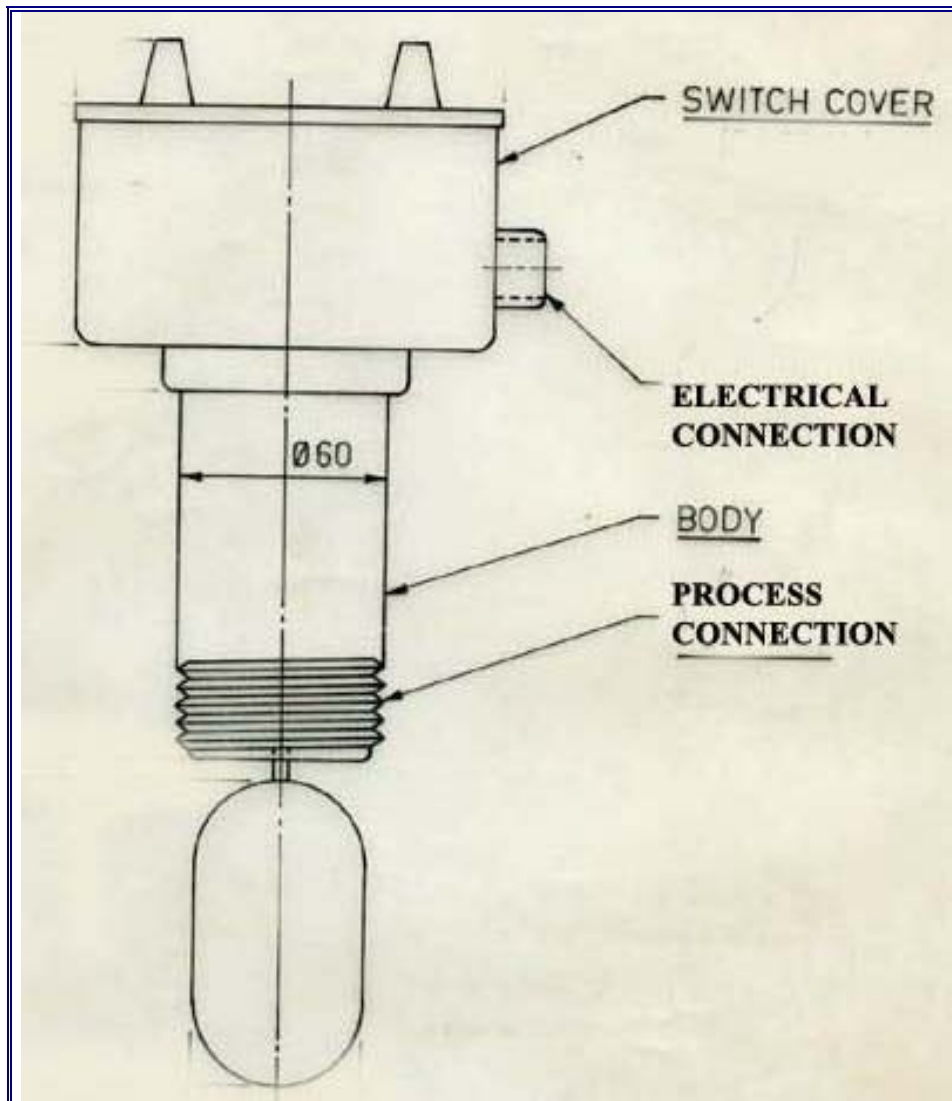

Schematic Drawing (Flame Proof Magnetic Level Switch)

Schematic Drawing (Magnetic Level Switch)

Schematic Drawing (Magnetic Level Switch)

Schematic Drawing (Magnetic Level Switch)

Schematic Drawing (Magnetic Level Switch)

Schematic Drawing (Magnetic Level Switch)

Schematic Drawing (Magnetic Level Switch – External Cage)

D. K. INSTRUMENTS PVT. LTD.

An ISO 9001:2000 Certified Company

76/2, Selimpur Road, Dhakuria, Kolkata – 700 031.