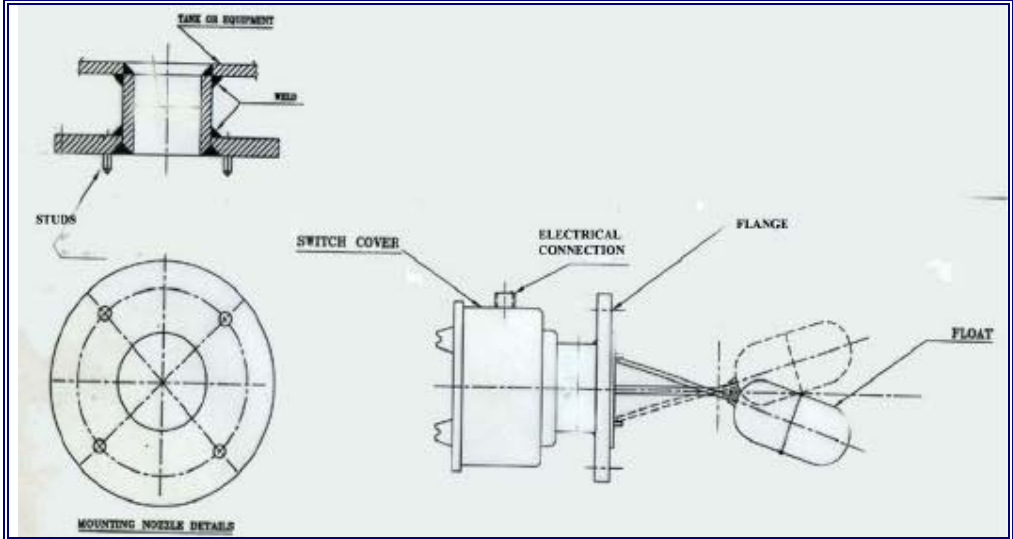

Schematic Drawing (Flame Proof Magnetic Level Switch)

Schematic Drawing (Magnetic Level Switch)

Schematic Drawing (Magnetic Level Switch)

Schematic Drawing (Magnetic Level Switch)

Schematic Drawing (Magnetic Level Switch)

Schematic Drawing (Magnetic Level Switch)

Schematic Drawing (Magnetic Level Switch – External Cage)

D. K. INSTRUMENTS PVT. LTD.

An ISO 9001:2000 Certified Company

76/2, Selimpur Road, Dhakuria, Kolkata – 700 031.