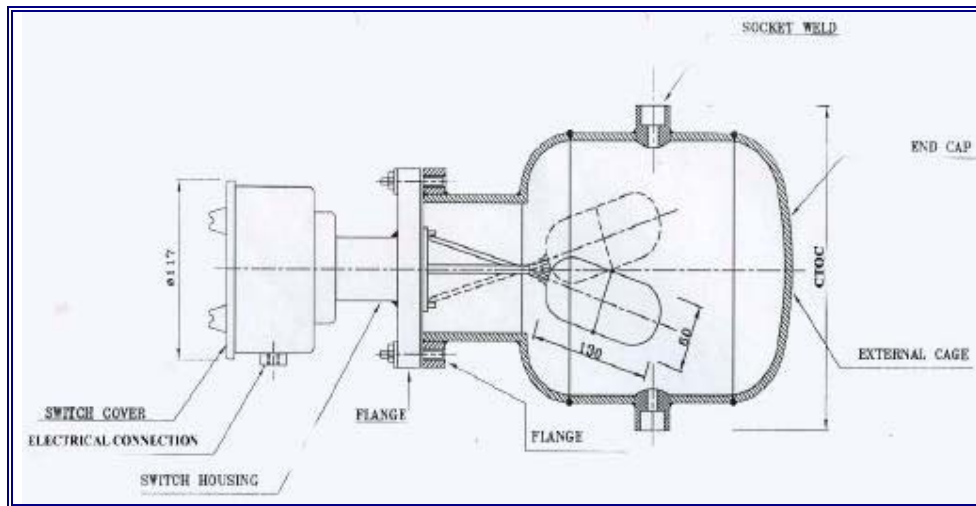

Schematic Drawing (Flame Proof Magnetic Level Switch)

Schematic Drawing (Magnetic Level Switch)

Schematic Drawing (Magnetic Level Switch)

Schematic Drawing (Magnetic Level Switch)

Schematic Drawing (Magnetic Level Switch)

Schematic Drawing (Magnetic Level Switch)

Schematic Drawing (Magnetic Level Switch – External Cage)

D. K. INSTRUMENTS PVT. LTD.

An ISO 9001:2000 Certified Company

76/2, Selimpur Road, Dhakuria, Kolkata – 700 031.