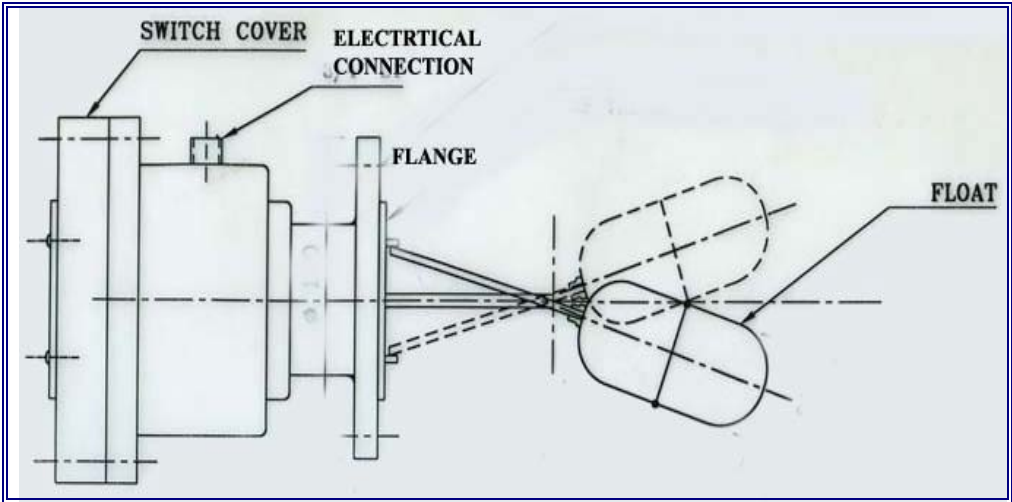

Schematic Drawing (Flame Proof Magnetic Level Switch)

Schematic Drawing (Magnetic Level Switch)

Schematic Drawing (Magnetic Level Switch)

Schematic Drawing (Magnetic Level Switch)

Schematic Drawing (Magnetic Level Switch)

Schematic Drawing (Magnetic Level Switch)

Schematic Drawing (Magnetic Level Switch – External Cage)

D. K. INSTRUMENTS PVT. LTD.

An ISO 9001:2000 Certified Company

76/2, Selimpur Road, Dhakuria, Kolkata – 700 031.